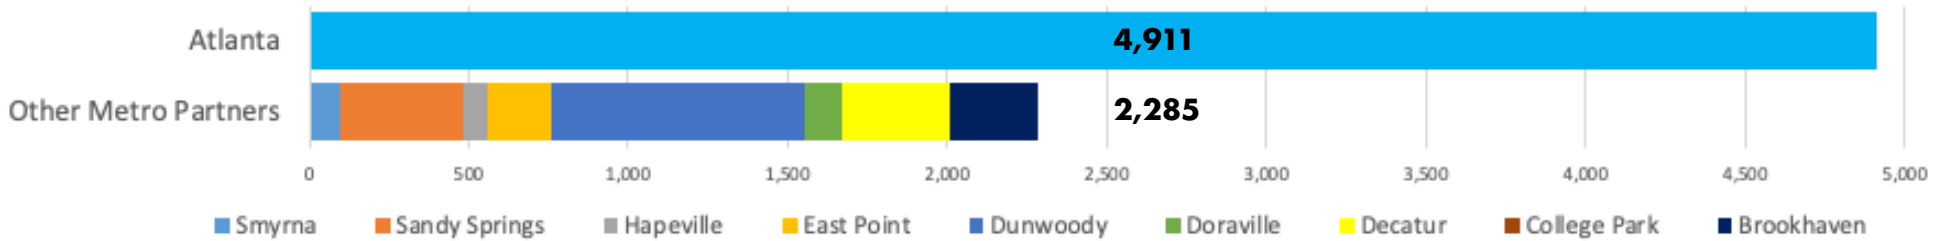

Trees Planted in Partner Cities