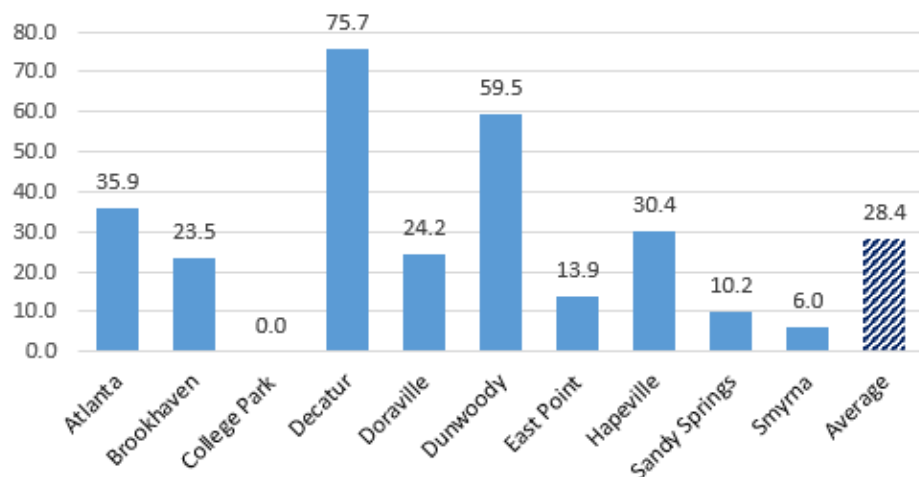

One Million Trees Initiative - Year 1 Progress Report

2020 - 2030: A Collaborative Effort to Preserve Metro Atlanta's Tree Canopy

Year 1 Consolidated Tree Data (2020)

Partner City	New Planted		Conserved Count	Tree TOTAL	City Size Sq Miles	Population 1,000s	Planted Trees per		Tree City USA?	
	with TA*	w/out TA*					Count	Sq Mile		1,000 Pop.
Atlanta	4,237	674	4,911	60,000	64,911	136.8	488.0	35.9	10.1	Yes
Brookhaven	278	0	278	0	278	11.8	54.0	23.5	5.1	No
College Park	0	0	0	0	0	11.1	15.0	0.0	0.0	No
Decatur	157	180	337	0	337	4.5	24.0	75.7	14.0	Yes
Doraville	119	0	119	0	119	4.9	11.0	24.2	10.8	Yes
Dunwoody	311	478	789	0	789	13.3	50.0	59.5	15.8	Yes
East Point	170	34	204	0	204	14.7	35.0	13.9	5.8	No
Hapeville	39	34	73	0	73	2.4	7.0	30.4	10.4	Yes
Sandy Springs	268	124	392	190	582	38.5	107.0	10.2	3.7	Yes
Smyrna	0	93	93	0	93	15.6	56.0	6.0	1.7	Yes
Cities Count	5,579	1,617	7,196	60,190	67,386	253.6	847.0	28.4	8.5	
Other Trees**	1,484	780	2,264	0	2,264					
Total Planted	7,063	2,397	9,460	60,190	69,650					

** Includes trees planted by Trees Atlanta in other metro Atlanta areas and trees sold at Trees Atlanta annual tree or plant sales.

* **With TA** are trees planted by Trees Atlanta with or without city funding. **Without TA** are trees reported by the city as planted by another contractor or source(s).

Trees Planted Per Square Mile