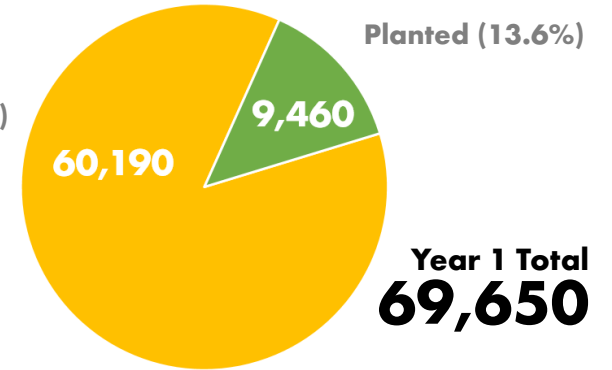

One Million Trees Initiative - Year 1 Progress Report

2020 - 2030: A Collaborative Effort to Preserve Metro Atlanta's Tree Canopy

Achievements to Date

- Year 1 total trees planted and conserved: 69,650
- Trees planted and conserved in Partner Cities: 67,386
- Other trees planted by Trees Atlanta and homeowners: 2,264
- Total trees to date is 7.0% of one million tree goal

Conserved (86.4%)